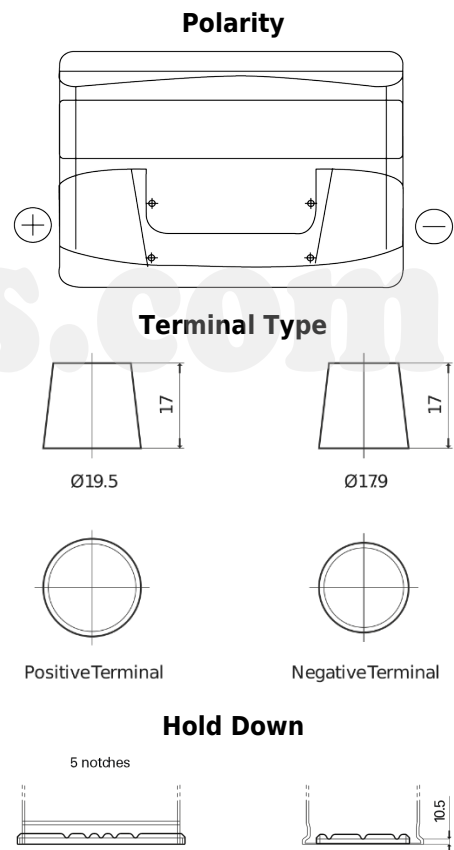

Product overview

Batteries for Cars

Power DB741

Part number	DB741
Technology	Flooded
EAN/GTIN	3661024024563
Voltage	12 V
Capacity	74 Ah
CCA	680 A
Length	278 mm
Width	175 mm
Height	190 mm
Box size	L03
Polarity	ETN 1
Terminal Type	EN taper post
Hold Down	B13
Weights (subject of variation)	16.60 kg