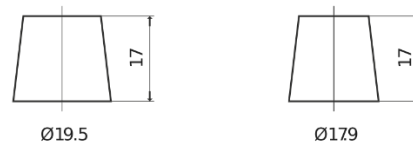

**Product overview**

Batteries for Cars

**Power DB800**

Part number	DB800
Technology	Flooded
EAN/GTIN	3661024026246
Voltage	12 V
Capacity	80 Ah
CCA	640 A
Length	315 mm
Width	175 mm
Height	190 mm
Box size	L04
Polarity	ETN 0
Terminal Type	EN taper post
Hold Down	B13
Weights (subject of variation)	19.00 kg

**Polarity**

**Terminal Type**

Positive Terminal

Negative Terminal

**Hold Down**

Design, features and specifications are subject to change without notice. We disclaim any representation or warranty, express or implied, concerning the data or recommendations, and in no event shall be liable for any loss or damage claimed to have arisen as a result. Some products may not be available in your local market.