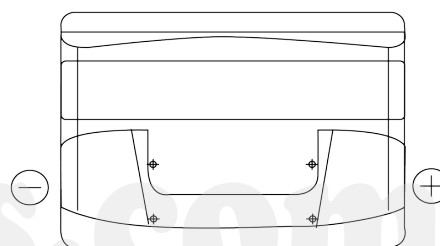

**Product overview**

Batteries for Cars

**Power DB800**

Part number	DB800
Technology	Flooded
EAN/GTIN	3661024026246
Voltage	12 V
Capacity	80 Ah
CCA	640 A
Length	315 mm
Width	175 mm
Height	190 mm
Box size	L04
Polarity	ETN 0
Terminal Type	EN taper post
Hold Down	B13
Weights (subject of variation)	19.00 kg

**Polarity**

**Terminal Type**

Positive Terminal

Negative Terminal

**Hold Down**

Design, features and specifications are subject to change without notice. We disclaim any representation or warranty, express or implied, concerning the data or recommendations, and in no event shall be liable for any loss or damage claimed to have arisen as a result. Some products may not be available in your local market.