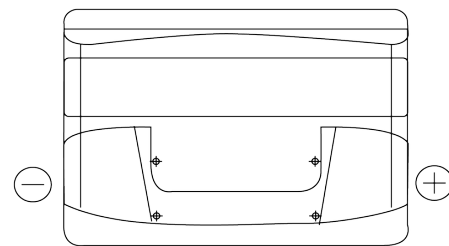

Product overview

Batteries for Cars

Power DB802

Part number	DB802
Technology	Flooded
EAN/GTIN	3661024024655
Voltage	12 V
Capacity	80 Ah
CCA	700 A
Length	315 mm
Width	175 mm
Height	175 mm
Box size	LB4
Polarity	ETN 0
Terminal Type	EN taper post
Hold Down	B13
Weights (subject of variation)	17.80 kg

Polarity

Terminal Type

Positive Terminal

Negative Terminal

Hold Down

Design, features and specifications are subject to change without notice. We disclaim any representation or warranty, express or implied, concerning the data or recommendations, and in no event shall be liable for any loss or damage claimed to have arisen as a result. Some products may not be available in your local market.