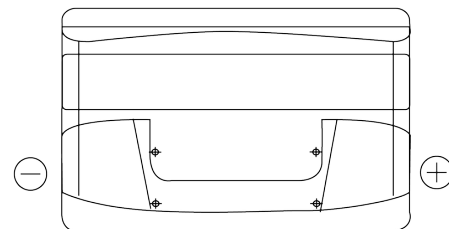

Product overview

Batteries for Cars

Power DB852

| | |
|--------------------------------|---------------|
| Part number | DB852 |
| Technology | Flooded |
| EAN/GTIN | 3661024024662 |
| Voltage | 12 V |
| Capacity | 85 Ah |
| CCA | 760 A |
| Length | 353 mm |
| Width | 175 mm |
| Height | 175 mm |
| Box size | LB5 |
| Polarity | ETN 0 |
| Terminal Type | EN taper post |
| Hold Down | B13 |
| Weights (subject of variation) | 19.40 kg |

Polarity

Terminal Type

Positive Terminal

Negative Terminal

Hold Down

Design, features and specifications are subject to change without notice. We disclaim any representation or warranty, express or implied, concerning the data or recommendations, and in no event shall be liable for any loss or damage claimed to have arisen as a result. Some products may not be available in your local market.