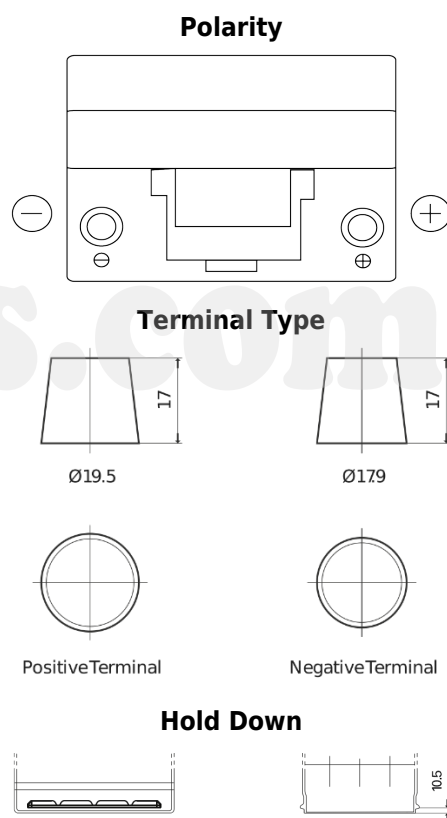

Product overview

Batteries for Cars

Power DB954

Part number	DB954
Technology	Flooded
EAN/GTIN	3661024024457
Voltage	12 V
Capacity	95 Ah
CCA	760 A
Length	306 mm
Width	173 mm
Height	222 mm
Box size	D31
Polarity	ETN 0
Terminal Type	EN taper post
Hold Down	Korean B1
Weights (subject of variation)	20.60 kg