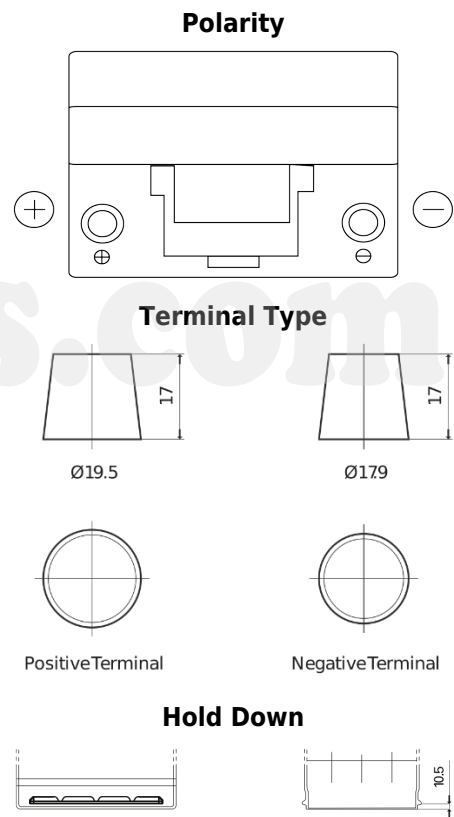

Product overview

Batteries for Cars

Power DB955

Part number	DB955
Technology	Flooded
EAN/GTIN	3661024024464
Voltage	12 V
Capacity	95 Ah
CCA	760 A
Length	306 mm
Width	173 mm
Height	222 mm
Box size	D31
Polarity	ETN 1
Terminal Type	EN taper post
Hold Down	Korean B1
Weights (subject of variation)	20.60 kg