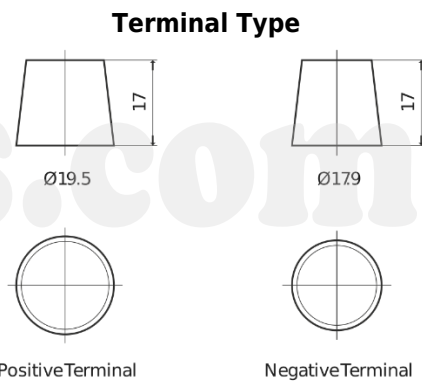

Product overview

Batteries for Trucks, Buses, Construction, Agriculture

Endurance+PRO Gel DD2103

Part number	DD2103
Technology	GEL
EAN/GTIN	3661024026871
Voltage	12 V
Capacity	210 Ah
CCA	1030 A
Length	518 mm
Width	274 mm
Height	240 mm
Box size	D06
Polarity	ETN 3
Terminal Type	EN taper post
Hold Down	B0
Weights (subject of variation)	63.50 kg