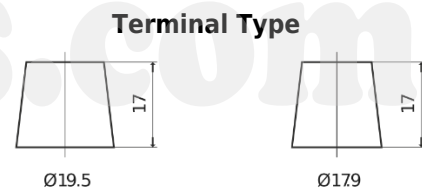

Product overview

Batteries for Trucks, Buses, Construction, Agriculture

Endurance+PRO Gel DD2103T

Part number	DD2103T
Technology	GEL
EAN/GTIN	3661024026987
Voltage	12 V
Capacity	210 Ah
CCA	800 A
Length	518 mm
Width	274 mm
Height	240 mm
Box size	D06
Polarity	ETN 3
Terminal Type	EN taper post
Hold Down	B0
Weights (subject of variation)	66.00 kg