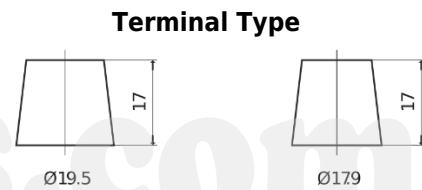

Product overview

Batteries for Trucks, Buses, Construction, Agriculture

StrongPRO EFB+ DE1403

Part number	DE1403
Technology	EFB
EAN/GTIN	3661024025249
Voltage	12 V
Capacity	140 Ah
CCA	800 A
Length	513 mm
Width	189 mm
Height	223 mm
Box size	D04
Polarity	ETN 3
Terminal Type	EN taper post
Hold Down	B0
Weights (subject of variation)	38.20 kg