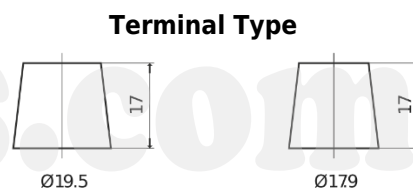

Product overview

Batteries for Trucks, Buses, Construction, Agriculture

StrongPRO EFB+ DE2353

Part number	DE2353
Technology	EFB
EAN/GTIN	3661024026451
Voltage	12 V
Capacity	235 Ah
CCA	1200 A
Length	518 mm
Width	274 mm
Height	240 mm
Box size	D06
Polarity	ETN 3
Terminal Type	EN taper post
Hold Down	B0
Weights (subject of variation)	58.20 kg