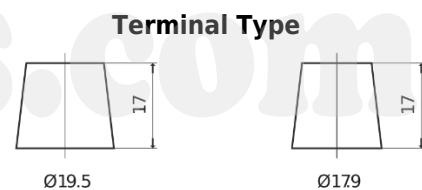

**Product overview**

Batteries for Trucks, Buses, Construction, Agriculture

**PowerPRO DF1453**

Part number	DF1453
Technology	Flooded
EAN/GTIN	3661024025300
Voltage	12 V
Capacity	145 Ah
CCA	900 A
Length	513 mm
Width	189 mm
Height	223 mm
Box size	D04
Polarity	ETN 3
Terminal Type	EN taper post
Hold Down	B0
Weights (subject of variation)	35.90 kg