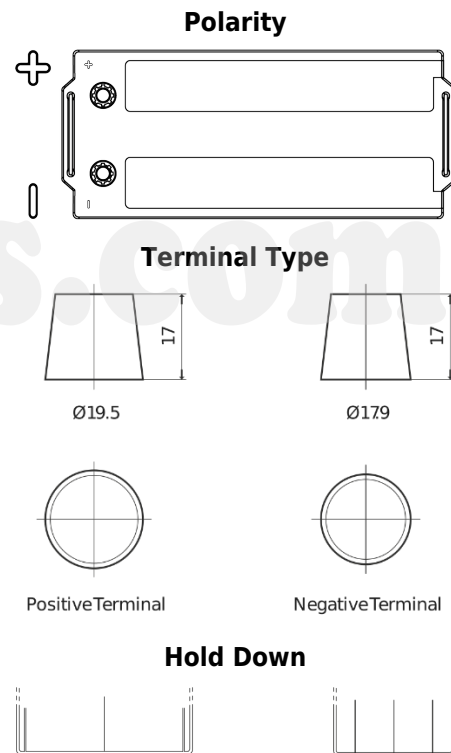

**Product overview**

Batteries for Trucks, Buses, Construction, Agriculture

**PowerPRO DF1853**

Part number	DF1853
Technology	Flooded
EAN/GTIN	3661024025317
Voltage	12 V
Capacity	185 Ah
CCA	1150 A
Length	513 mm
Width	223 mm
Height	223 mm
Box size	D05
Polarity	ETN 3
Terminal Type	EN taper post
Hold Down	B0
Weights (subject of variation)	43.90 kg