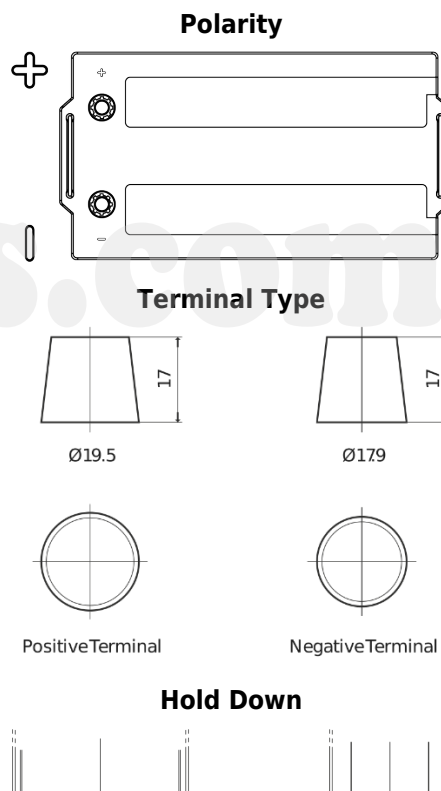

Product overview

Batteries for Trucks, Buses, Construction, Agriculture

PowerPRO DF2353

Part number	DF2353
Technology	Flooded
EAN/GTIN	3661024025324
Voltage	12 V
Capacity	235 Ah
CCA	1300 A
Length	518 mm
Width	274 mm
Height	240 mm
Box size	D06
Polarity	ETN 3
Terminal Type	EN taper post
Hold Down	B0
Weights (subject of variation)	56.30 kg