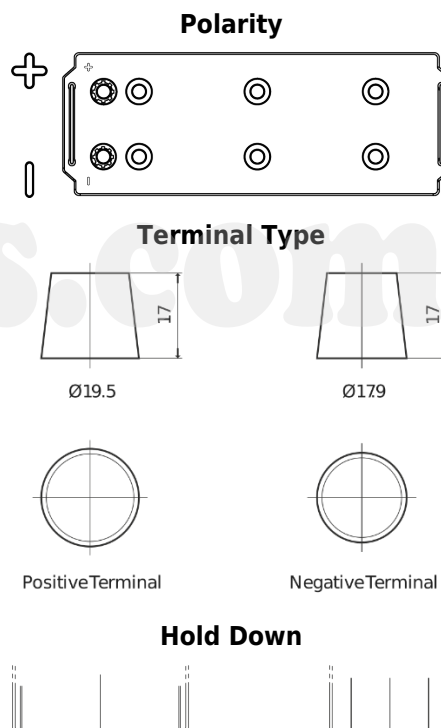

Product overview

Batteries for Trucks, Buses, Construction, Agriculture

StartPRO DG1203

Part number	DG1203
Technology	Flooded
EAN/GTIN	3661024026468
Voltage	12 V
Capacity	120 Ah
CCA	680 A
Length	513 mm
Width	189 mm
Height	223 mm
Box size	D04
Polarity	ETN 3
Terminal Type	EN taper post
Hold Down	B0
Weights (subject of variation)	32.50 kg