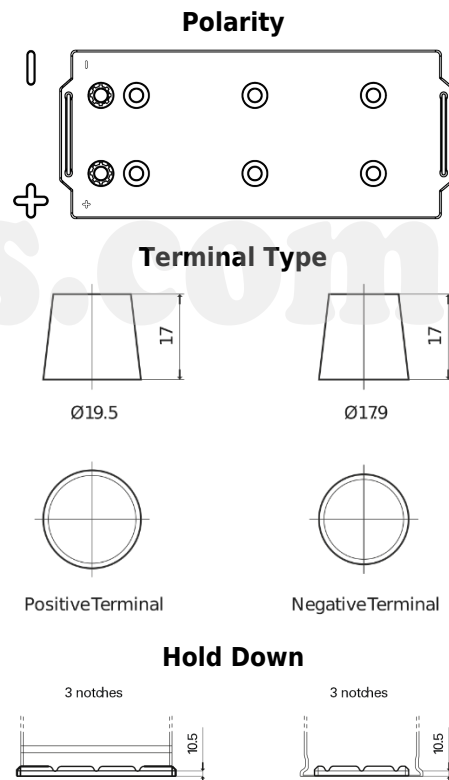

Product overview

Batteries for Trucks, Buses, Construction, Agriculture

StartPRO DG1206

Part number	DG1206
Technology	Flooded
EAN/GTIN	3661024026482
Voltage	12 V
Capacity	120 Ah
CCA	680 A
Length	510 mm
Width	175 mm
Height	225 mm
Box size	D08
Polarity	ETN 4
Terminal Type	EN taper post
Hold Down	B3
Weights (subject of variation)	31.80 kg