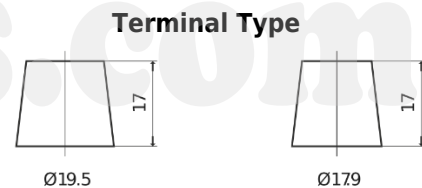

**Product overview**

Batteries for Trucks, Buses, Construction, Agriculture

**StartPRO DG1353**

|                                |               |
|--------------------------------|---------------|
| Part number                    | DG1353        |
| Technology                     | Flooded       |
| EAN/GTIN                       | 3661024025546 |
| Voltage                        | 12 V          |
| Capacity                       | 135 Ah        |
| CCA                            | 1000 A        |
| Length                         | 514 mm        |
| Width                          | 218 mm        |
| Height                         | 210 mm        |
| Box size                       | DB9           |
| Polarity                       | ETN 3         |
| Terminal Type                  | EN taper post |
| Hold Down                      | B0            |
| Weights (subject of variation) | 39.80 kg      |