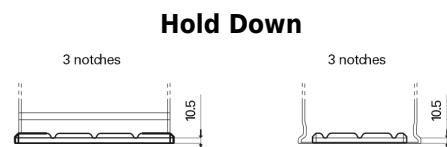

Product overview

Batteries for Trucks, Buses, Construction, Agriculture

StartPRO DG1355

Part number	DG1355
Technology	Flooded
EAN/GTIN	3661024025522
Voltage	12 V
Capacity	135 Ah
CCA	1000 A
Length	514 mm
Width	175 mm
Height	210 mm
Box size	DB8
Polarity	ETN 3
Terminal Type	EN taper post
Hold Down	B3
Weights (subject of variation)	36.00 kg