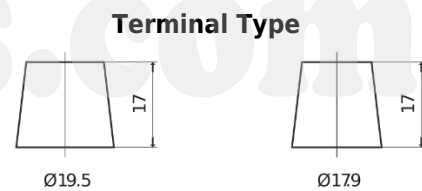

Product overview

Batteries for Trucks, Buses, Construction, Agriculture

StartPRO DG1355

Part number	DG1355
Technology	Flooded
EAN/GTIN	3661024025522
Voltage	12 V
Capacity	135 Ah
CCA	1000 A
Length	514 mm
Width	175 mm
Height	210 mm
Box size	DB8
Polarity	ETN 3
Terminal Type	EN taper post
Hold Down	B3
Weights (subject of variation)	36.00 kg