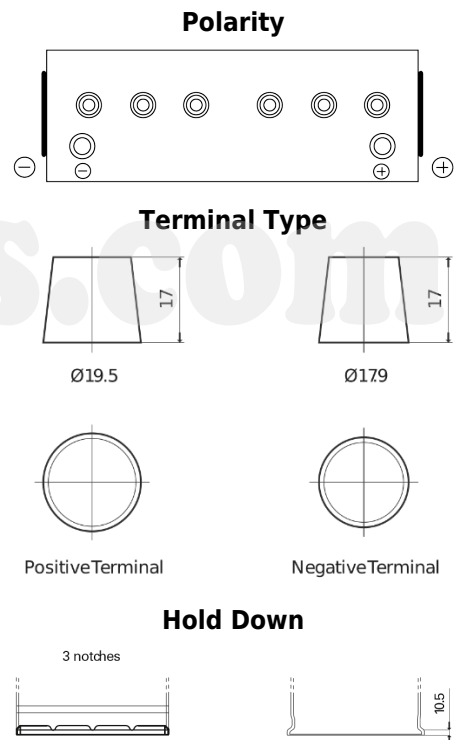

Product overview

Batteries for Trucks, Buses, Construction, Agriculture

StartPRO DG1402

Part number	DG1402
Technology	Flooded
EAN/GTIN	3661024025348
Voltage	12 V
Capacity	140 Ah
CCA	900 A
Length	508 mm
Width	175 mm
Height	205 mm
Box size	ATM
Polarity	ETN 0
Terminal Type	EN taper post
Hold Down	B1
Weights (subject of variation)	33.80 kg