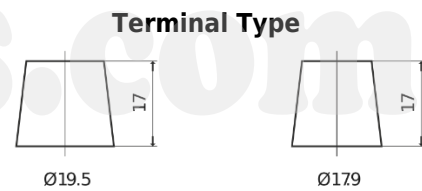

Product overview

Batteries for Trucks, Buses, Construction, Agriculture

StartPRO DG1403

Part number	DG1403
Technology	Flooded
EAN/GTIN	3661024025423
Voltage	12 V
Capacity	140 Ah
CCA	800 A
Length	513 mm
Width	189 mm
Height	223 mm
Box size	D04
Polarity	ETN 3
Terminal Type	EN taper post
Hold Down	B0
Weights (subject of variation)	34.10 kg