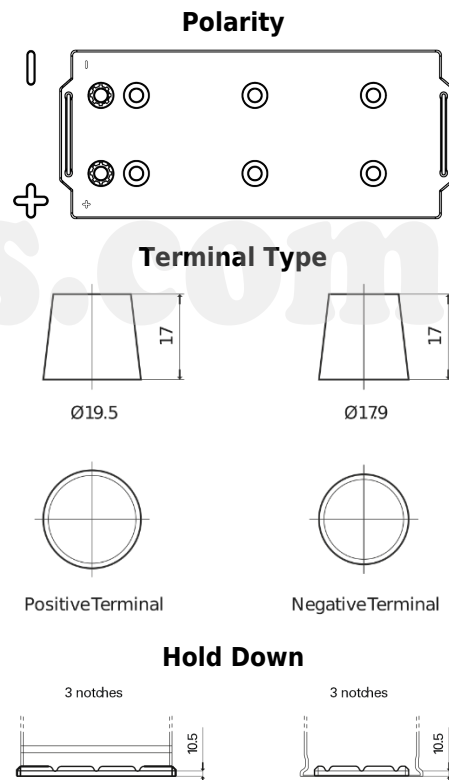

Product overview

Batteries for Trucks, Buses, Construction, Agriculture

StartPRO DG1406

Part number	DG1406
Technology	Flooded
EAN/GTIN	3661024025492
Voltage	12 V
Capacity	140 Ah
CCA	800 A
Length	510 mm
Width	175 mm
Height	225 mm
Box size	D08
Polarity	ETN 4
Terminal Type	EN taper post
Hold Down	B3
Weights (subject of variation)	33.50 kg