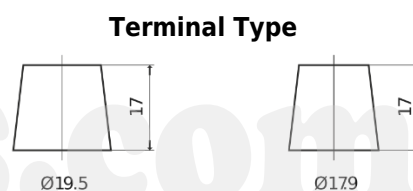

Product overview

Batteries for Trucks, Buses, Construction, Agriculture

StartPRO DG2253

Part number	DG2253
Technology	Flooded
EAN/GTIN	3661024026963
Voltage	12 V
Capacity	225 Ah
CCA	1200 A
Length	518 mm
Width	274 mm
Height	240 mm
Box size	D06
Polarity	ETN 3
Terminal Type	EN taper post
Hold Down	B0
Weights (subject of variation)	54.90 kg