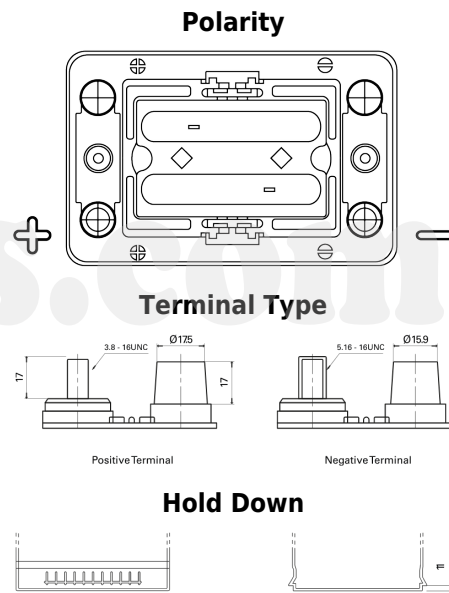

Product overview

Batteries for Trucks, Buses, Construction, Agriculture

PowerPRO Agri&Construction DJ050C

Part number	DJ050C
Technology	AGM
EAN/GTIN	3661024026581
Voltage	12 V
Capacity	50 Ah
CCA	800 A
Length	260 mm
Width	173 mm
Height	206 mm
Box size	G34
Polarity	ETN 1
Terminal Type	SAE M 3/8"- 5/16" taper&stud
Hold Down	B7
Weights (subject of variation)	17.90 kg