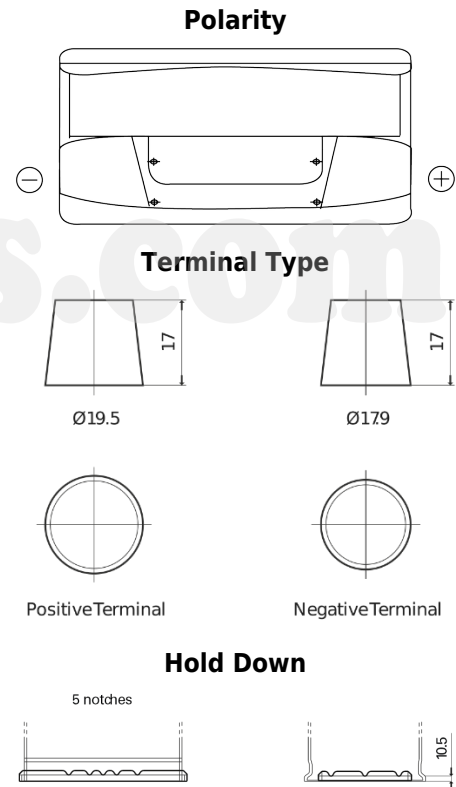

**Product overview**

Batteries for Trucks, Buses, Construction, Agriculture

**PowerPRO Agri&Construction DJ1000**

Part number	DJ1000
Technology	Flooded
EAN/GTIN	3661024026598
Voltage	12 V
Capacity	100 Ah
CCA	850 A
Length	353 mm
Width	175 mm
Height	190 mm
Box size	L05
Polarity	ETN 0
Terminal Type	EN taper post
Hold Down	B13
Weights (subject of variation)	21.80 kg