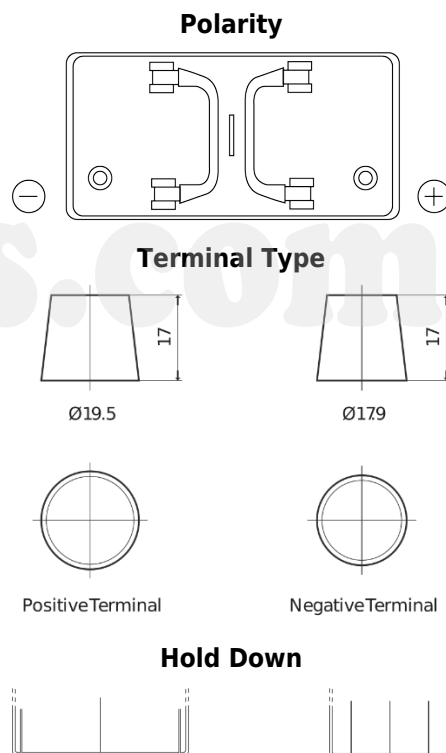

Product overview

Batteries for Trucks, Buses, Construction, Agriculture

PowerPRO Agri&Construction DJ1100

Part number	DJ1100
Technology	Flooded
EAN/GTIN	3661024026505
Voltage	12 V
Capacity	110 Ah
CCA	900 A
Length	349 mm
Width	175 mm
Height	235 mm
Box size	D02
Polarity	ETN 0
Terminal Type	EN taper post
Hold Down	B0
Weights (subject of variation)	28.30 kg