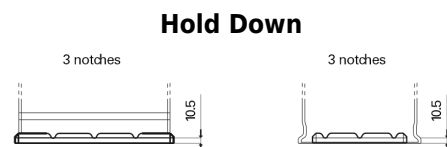

Product overview

Batteries for Trucks, Buses, Construction, Agriculture

PowerPRO Agri&Construction DJ1355

Part number	DJ1355
Technology	Flooded
EAN/GTIN	3661024026567
Voltage	12 V
Capacity	135 Ah
CCA	1000 A
Length	514 mm
Width	175 mm
Height	210 mm
Box size	DB8
Polarity	ETN 3
Terminal Type	EN taper post
Hold Down	B3
Weights (subject of variation)	36.00 kg