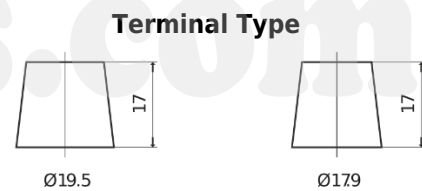

Product overview

Batteries for Trucks, Buses, Construction, Agriculture

PowerPRO Agri&Construction DJ1355

Part number	DJ1355
Technology	Flooded
EAN/GTIN	3661024026567
Voltage	12 V
Capacity	135 Ah
CCA	1000 A
Length	514 mm
Width	175 mm
Height	210 mm
Box size	DB8
Polarity	ETN 3
Terminal Type	EN taper post
Hold Down	B3
Weights (subject of variation)	36.00 kg