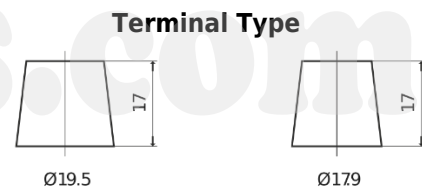

**Product overview**

Batteries for Trucks, Buses, Construction, Agriculture

**PowerPRO Agri&Construction DJ1523**

Part number	DJ1523
Technology	Flooded
EAN/GTIN	3661024026512
Voltage	12 V
Capacity	152 Ah
CCA	1130 A
Length	513 mm
Width	189 mm
Height	223 mm
Box size	D04
Polarity	ETN 3
Terminal Type	EN taper post
Hold Down	B0
Weights (subject of variation)	40.30 kg