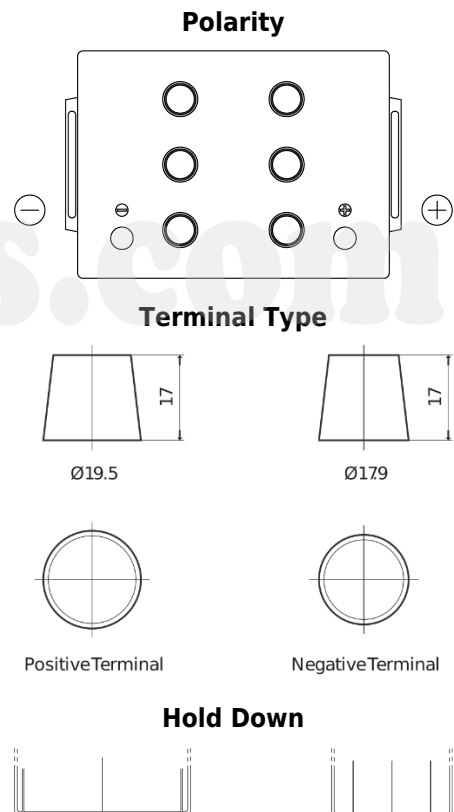

Product overview

Batteries for Trucks, Buses, Construction, Agriculture

PowerPRO Agri&Construction DJ165A

Part number	DJ165A
Technology	Flooded
EAN/GTIN	3661024026550
Voltage	12 V
Capacity	165 Ah
CCA	850 A
Length	354 mm
Width	241 mm
Height	285 mm
Box size	D67
Polarity	ETN 6
Terminal Type	EN taper post
Hold Down	B0
Weights (subject of variation)	45.30 kg