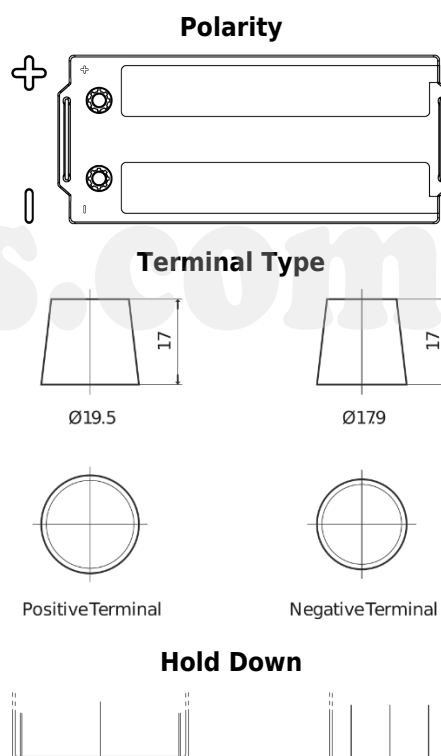

Product overview

Batteries for Trucks, Buses, Construction, Agriculture

PowerPRO Agri&Construction DJ1723

Part number	DJ1723
Technology	Flooded
EAN/GTIN	3661024026529
Voltage	12 V
Capacity	172 Ah
CCA	1390 A
Length	513 mm
Width	223 mm
Height	223 mm
Box size	D05
Polarity	ETN 3
Terminal Type	EN taper post
Hold Down	B0
Weights (subject of variation)	48.80 kg