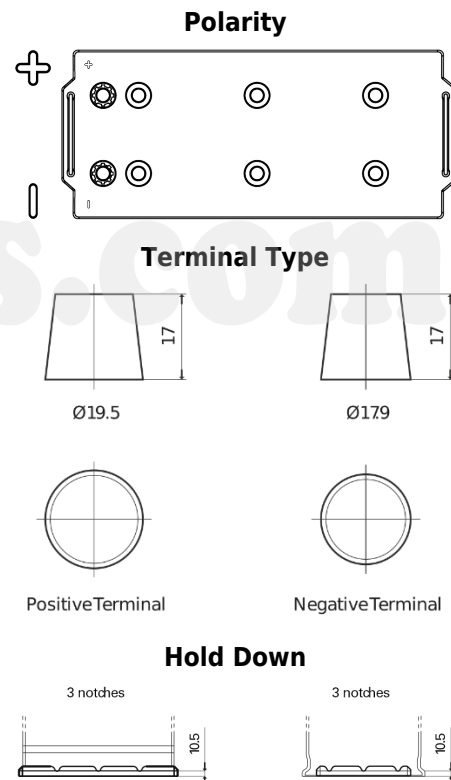

Product overview

Batteries for Trucks, Buses, Construction, Agriculture

PowerPRO Agri&Construction DJ1805

Part number	DJ1805
Technology	Flooded
EAN/GTIN	3661024026543
Voltage	12 V
Capacity	180 Ah
CCA	1000 A
Length	510 mm
Width	218 mm
Height	225 mm
Box size	D09
Polarity	ETN 3
Terminal Type	EN taper post
Hold Down	B3
Weights (subject of variation)	43.00 kg