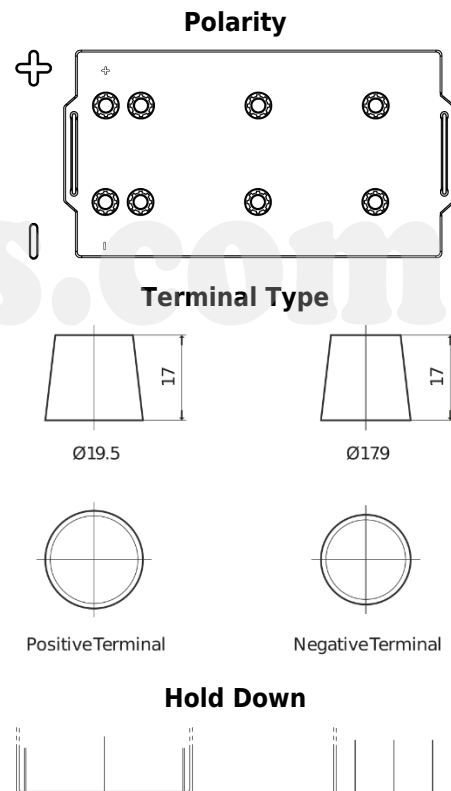

**Product overview**

Batteries for Trucks, Buses, Construction, Agriculture

**PowerPRO Agri&Construction DJ2353**

Part number	DJ2353
Technology	Flooded
EAN/GTIN	3661024026536
Voltage	12 V
Capacity	235 Ah
CCA	1450 A
Length	518 mm
Width	274 mm
Height	240 mm
Box size	D06
Polarity	ETN 3
Terminal Type	EN taper post
Hold Down	B0
Weights (subject of variation)	59.70 kg