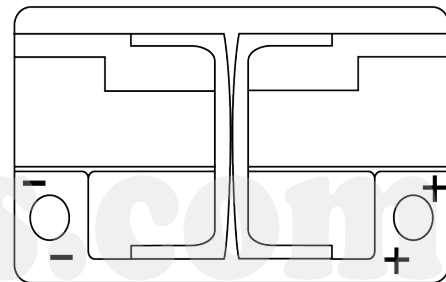

Product overview

Batteries for Cars

AGM DK720

Part number	DK720
Technology	AGM
EAN/GTIN	3661024027120
Voltage	12 V
Capacity	72 Ah
CCA	760 A
Length	278 mm
Width	175 mm
Height	190 mm
Box size	L03
Polarity	ETN 0
Terminal Type	EN taper post
Hold Down	B13
Weights (subject of variation)	20.60 kg

Polarity

Terminal Type

Positive Terminal

Negative Terminal

Hold Down

Design, features and specifications are subject to change without notice. We disclaim any representation or warranty, express or implied, concerning the data or recommendations, and in no event shall be liable for any loss or damage claimed to have arisen as a result. Some products may not be available in your local market.