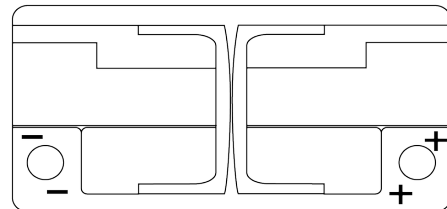

Product overview

Batteries for Cars

Formula Xtreme FA1000

Part number	FA1000
Technology	Flooded
EAN/GTIN	3661024044257
Voltage	12 V
Capacity	100 Ah
CCA	900 A
Length	353 mm
Width	175 mm
Height	190 mm
Box size	L05
Polarity	ETN 0
Terminal Type	EN taper post
Hold Down	B13
Weights (subject of variation)	22.60 kg

Polarity

Terminal Type

Positive Terminal

Negative Terminal

Hold Down

Design, features and specifications are subject to change without notice. We disclaim any representation or warranty, express or implied, concerning the data or recommendations, and in no event shall be liable for any loss or damage claimed to have arisen as a result. Some products may not be available in your local market.