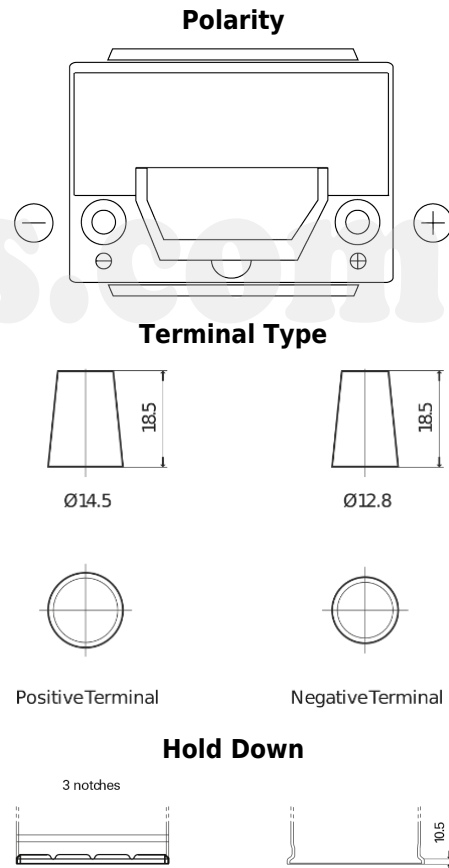

Product overview

Batteries for Cars

Formula Xtreme FA406

Part number	FA406
Technology	Flooded
EAN/GTIN	3661024047005
Voltage	12 V
Capacity	40 Ah
CCA	350 A
Length	187 mm
Width	127 mm
Height	220 mm
Box size	B19
Polarity	ETN 0
Terminal Type	JIS taper post
Hold Down	B1
Weights (subject of variation)	9.30 kg