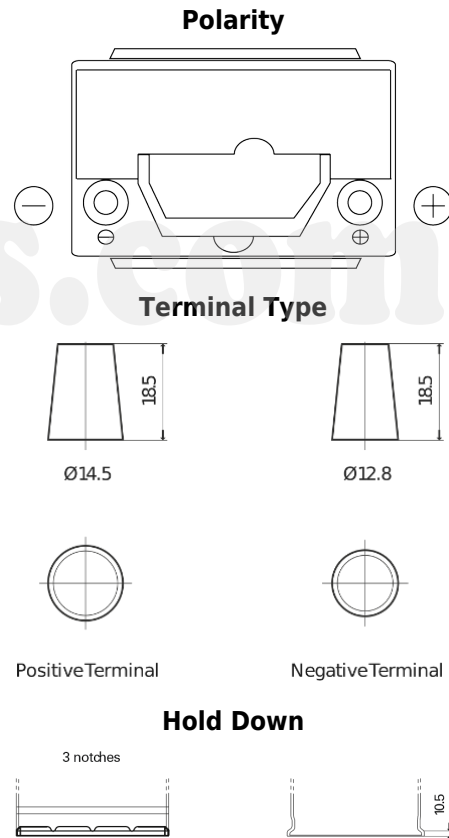

Product overview

Batteries for Cars

Formula Xtreme FA456

Part number	FA456
Technology	Flooded
EAN/GTIN	3661024044127
Voltage	12 V
Capacity	45 Ah
CCA	390 A
Length	237 mm
Width	127 mm
Height	227 mm
Box size	B24
Polarity	ETN 0
Terminal Type	JIS taper post
Hold Down	B1
Weights (subject of variation)	11.80 kg