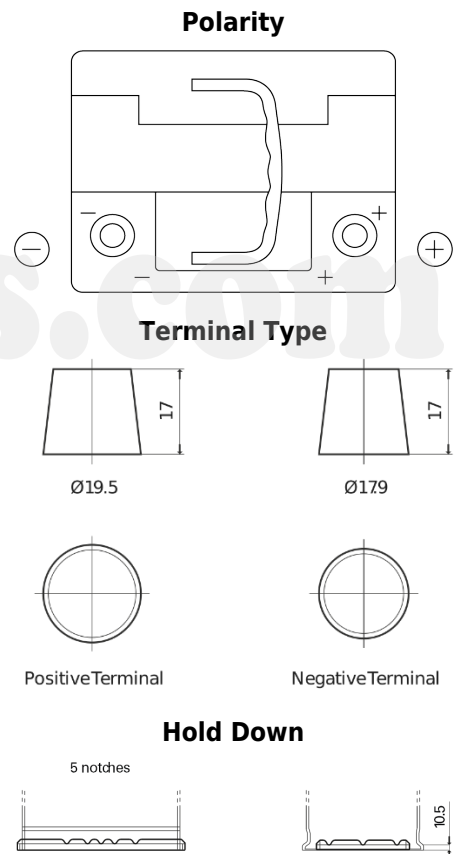

Product overview

Batteries for Cars

Formula Xtreme FA472

Part number	FA472
Technology	Flooded
EAN/GTIN	3661024044264
Voltage	12 V
Capacity	47 Ah
CCA	450 A
Length	207 mm
Width	175 mm
Height	175 mm
Box size	LB1
Polarity	ETN 0
Terminal Type	EN taper post
Hold Down	B13
Weights (subject of variation)	11.40 kg