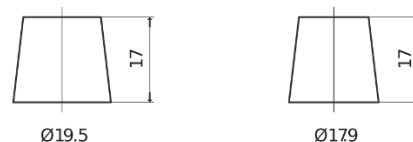

Product overview

Batteries for Cars

Formula Xtreme FA530

Part number	FA530
Technology	Flooded
EAN/GTIN	3661024044202
Voltage	12 V
Capacity	53 Ah
CCA	540 A
Length	207 mm
Width	175 mm
Height	190 mm
Box size	L01
Polarity	ETN 0
Terminal Type	EN taper post
Hold Down	B13
Weights (subject of variation)	12.70 kg

Polarity

Terminal Type

Positive Terminal

Negative Terminal

Hold Down

Design, features and specifications are subject to change without notice. We disclaim any representation or warranty, express or implied, concerning the data or recommendations, and in no event shall be liable for any loss or damage claimed to have arisen as a result. Some products may not be available in your local market.