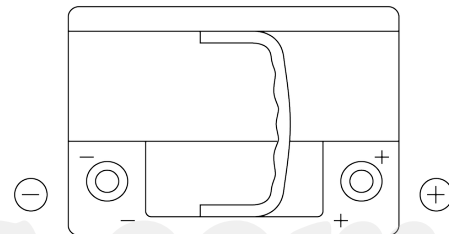

**Product overview**

Batteries for Cars

**Formula Xtreme FA612**

Part number	FA612
Technology	Flooded
EAN/GTIN	3661024044271
Voltage	12 V
Capacity	61 Ah
CCA	600 A
Length	242 mm
Width	175 mm
Height	175 mm
Box size	LB2
Polarity	ETN 0
Terminal Type	EN taper post
Hold Down	B13
Weights (subject of variation)	14.00 kg

**Polarity**

**Terminal Type**

Positive Terminal

Negative Terminal

**Hold Down**

Design, features and specifications are subject to change without notice. We disclaim any representation or warranty, express or implied, concerning the data or recommendations, and in no event shall be liable for any loss or damage claimed to have arisen as a result. Some products may not be available in your local market.