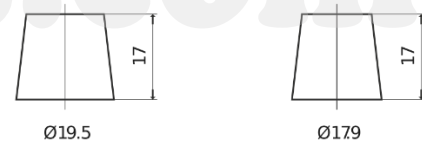

**Product overview**

Batteries for Cars

**Formula Xtreme FA612**

Part number	FA612
Technology	Flooded
EAN/GTIN	3661024044271
Voltage	12 V
Capacity	61 Ah
CCA	600 A
Length	242 mm
Width	175 mm
Height	175 mm
Box size	LB2
Polarity	ETN 0
Terminal Type	EN taper post
Hold Down	B13
Weights (subject of variation)	14.00 kg

**Polarity**

**Terminal Type**

Positive Terminal

Negative Terminal

**Hold Down**

Design, features and specifications are subject to change without notice. We disclaim any representation or warranty, express or implied, concerning the data or recommendations, and in no event shall be liable for any loss or damage claimed to have arisen as a result. Some products may not be available in your local market.