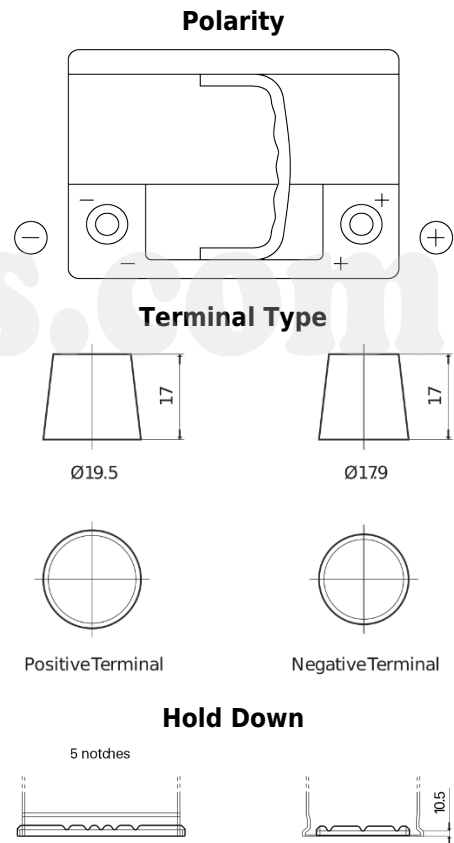

Product overview

Batteries for Cars

Formula Xtreme FA640

Part number	FA640
Technology	Flooded
EAN/GTIN	3661024044226
Voltage	12 V
Capacity	64 Ah
CCA	640 A
Length	242 mm
Width	175 mm
Height	190 mm
Box size	L02
Polarity	ETN 0
Terminal Type	EN taper post
Hold Down	B13
Weights (subject of variation)	14.90 kg