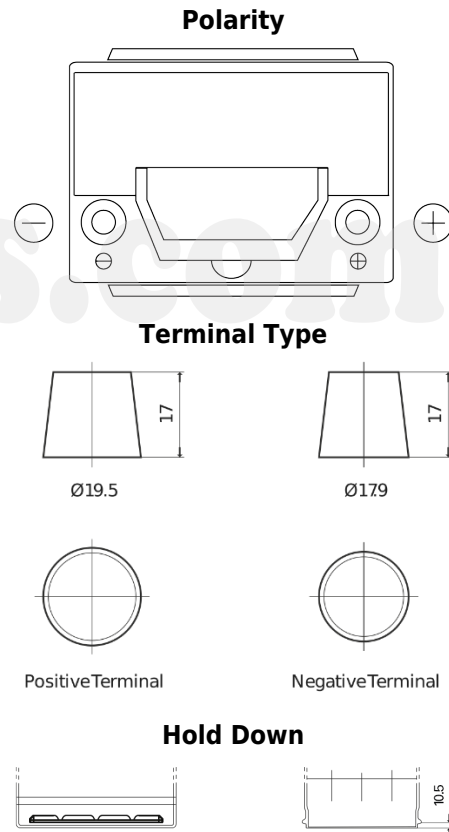

**Product overview**

Batteries for Cars

**Formula Xtreme FA654**

Part number	FA654
Technology	Flooded
EAN/GTIN	3661024044141
Voltage	12 V
Capacity	65 Ah
CCA	580 A
Length	230 mm
Width	173 mm
Height	222 mm
Box size	D23
Polarity	ETN 0
Terminal Type	EN taper post
Hold Down	Korean B1
Weights (subject of variation)	16.00 kg