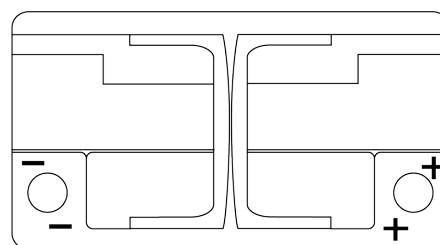

**Product overview**

Batteries for Cars

**Formula Xtreme FA722**

Part number	FA722
Technology	Flooded
EAN/GTIN	3661024044288
Voltage	12 V
Capacity	72 Ah
CCA	720 A
Length	278 mm
Width	175 mm
Height	175 mm
Box size	LB3
Polarity	ETN 0
Terminal Type	EN taper post
Hold Down	B13
Weights (subject of variation)	15.90 kg

**Polarity**

**Terminal Type**

Positive Terminal

Negative Terminal

**Hold Down**

Design, features and specifications are subject to change without notice. We disclaim any representation or warranty, express or implied, concerning the data or recommendations, and in no event shall be liable for any loss or damage claimed to have arisen as a result. Some products may not be available in your local market.