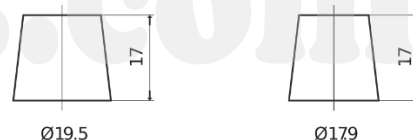

**Product overview**

Batteries for Cars

**Formula Xtreme FA722**

Part number	FA722
Technology	Flooded
EAN/GTIN	3661024044288
Voltage	12 V
Capacity	72 Ah
CCA	720 A
Length	278 mm
Width	175 mm
Height	175 mm
Box size	LB3
Polarity	ETN 0
Terminal Type	EN taper post
Hold Down	B13
Weights (subject of variation)	15.90 kg

**Polarity**

**Terminal Type**

Positive Terminal

Negative Terminal

**Hold Down**

Design, features and specifications are subject to change without notice. We disclaim any representation or warranty, express or implied, concerning the data or recommendations, and in no event shall be liable for any loss or damage claimed to have arisen as a result. Some products may not be available in your local market.