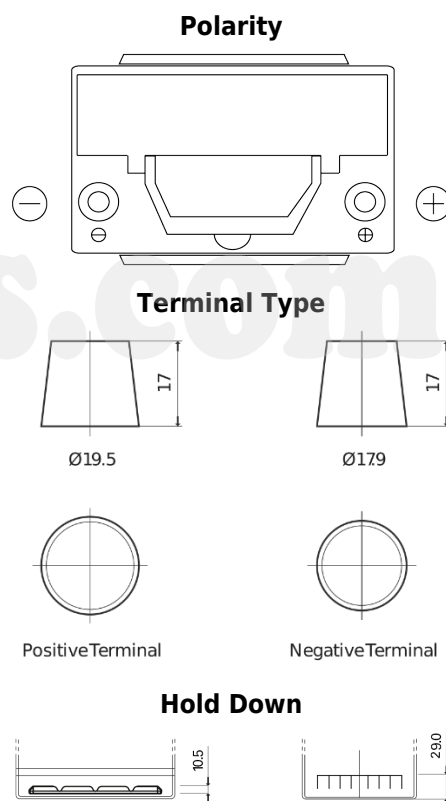

**Product overview**

Batteries for Cars

**Formula Xtreme FA754**

Part number	FA754
Technology	Flooded
EAN/GTIN	3661024044165
Voltage	12 V
Capacity	75 Ah
CCA	630 A
Length	270 mm
Width	173 mm
Height	222 mm
Box size	D26
Polarity	ETN 0
Terminal Type	EN taper post
Hold Down	Korean B1+B6
Weights (subject of variation)	17.40 kg