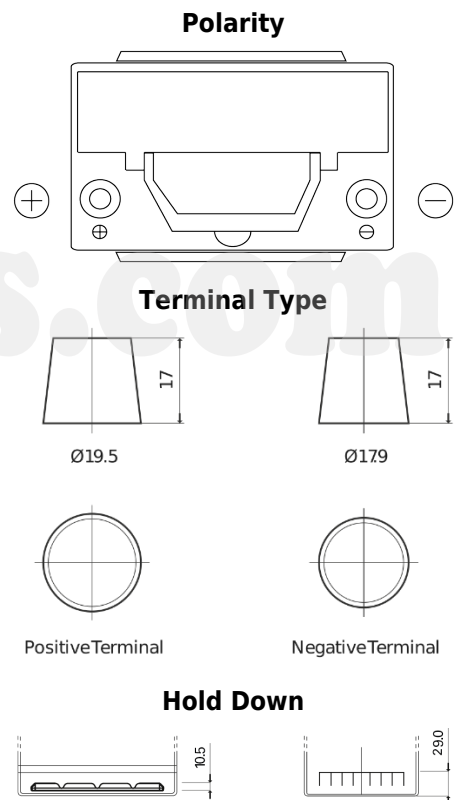

Product overview

Batteries for Cars

Formula Xtreme FA755

Part number	FA755
Technology	Flooded
EAN/GTIN	3661024044172
Voltage	12 V
Capacity	75 Ah
CCA	630 A
Length	270 mm
Width	173 mm
Height	222 mm
Box size	D26
Polarity	ETN 1
Terminal Type	EN taper post
Hold Down	Korean B1+B6
Weights (subject of variation)	17.40 kg