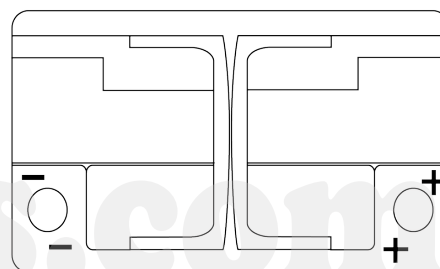

Product overview

Batteries for Cars

Formula Xtreme FA770

Part number	FA770
Technology	Flooded
EAN/GTIN	3661024044240
Voltage	12 V
Capacity	77 Ah
CCA	760 A
Length	278 mm
Width	175 mm
Height	190 mm
Box size	L03
Polarity	ETN 0
Terminal Type	EN taper post
Hold Down	B13
Weights (subject of variation)	17.50 kg

Polarity

Terminal Type

Positive Terminal

Negative Terminal

Hold Down

Design, features and specifications are subject to change without notice. We disclaim any representation or warranty, express or implied, concerning the data or recommendations, and in no event shall be liable for any loss or damage claimed to have arisen as a result. Some products may not be available in your local market.