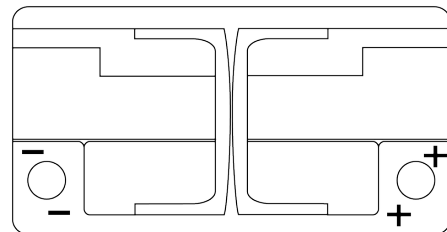

**Product overview**

Batteries for Cars

**Formula Xtreme FA852**

Part number	FA852
Technology	Flooded
EAN/GTIN	3661024044295
Voltage	12 V
Capacity	85 Ah
CCA	800 A
Length	315 mm
Width	175 mm
Height	175 mm
Box size	LB4
Polarity	ETN 0
Terminal Type	EN taper post
Hold Down	B13
Weights (subject of variation)	18.60 kg

**Polarity**

**Terminal Type**

Positive Terminal

Negative Terminal

**Hold Down**

Design, features and specifications are subject to change without notice. We disclaim any representation or warranty, express or implied, concerning the data or recommendations, and in no event shall be liable for any loss or damage claimed to have arisen as a result. Some products may not be available in your local market.