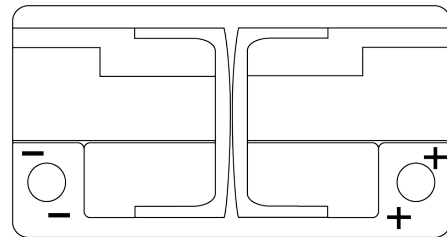

**Product overview**

Batteries for Cars

**Formula Xtreme FA900**

Part number	FA900
Technology	Flooded
EAN/GTIN	3661024046251
Voltage	12 V
Capacity	90 Ah
CCA	720 A
Length	315 mm
Width	175 mm
Height	190 mm
Box size	L04
Polarity	ETN 0
Terminal Type	EN taper post
Hold Down	B13
Weights (subject of variation)	19.50 kg

**Polarity**

**Terminal Type**

Positive Terminal

Negative Terminal

**Hold Down**

Design, features and specifications are subject to change without notice. We disclaim any representation or warranty, express or implied, concerning the data or recommendations, and in no event shall be liable for any loss or damage claimed to have arisen as a result. Some products may not be available in your local market.