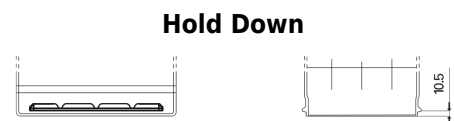

**Product overview**

Batteries for Cars

**Formula Xtreme FA954**

Part number	FA954
Technology	Flooded
EAN/GTIN	3661024044189
Voltage	12 V
Capacity	95 Ah
CCA	800 A
Length	306 mm
Width	173 mm
Height	222 mm
Box size	D31
Polarity	ETN 0
Terminal Type	EN taper post
Hold Down	Korean B1
Weights (subject of variation)	21.40 kg