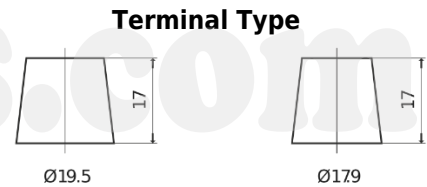

**Product overview**

Batteries for Cars

**Formula Xtreme FA954**

Part number	FA954
Technology	Flooded
EAN/GTIN	3661024044189
Voltage	12 V
Capacity	95 Ah
CCA	800 A
Length	306 mm
Width	173 mm
Height	222 mm
Box size	D31
Polarity	ETN 0
Terminal Type	EN taper post
Hold Down	Korean B1
Weights (subject of variation)	21.40 kg