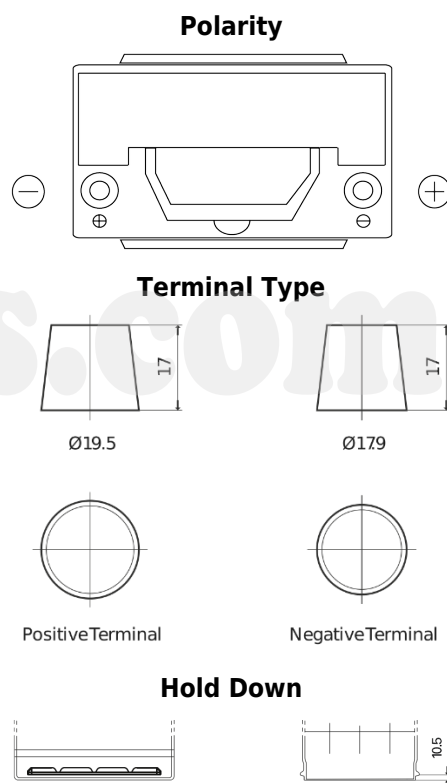

Product overview

Batteries for Cars

Formula Xtreme FA955

Part number	FA955
Technology	Flooded
EAN/GTIN	3661024044196
Voltage	12 V
Capacity	95 Ah
CCA	800 A
Length	306 mm
Width	173 mm
Height	222 mm
Box size	D31
Polarity	ETN 1
Terminal Type	EN taper post
Hold Down	Korean B1
Weights (subject of variation)	21.40 kg