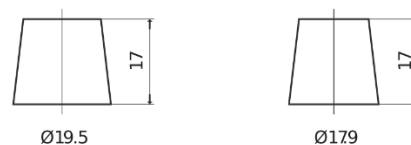

**Product overview**

Batteries for Cars

**Formula FB320**

Part number	FB320
Technology	Flooded
EAN/GTIN	3661024044479
Voltage	12 V
Capacity	32 Ah
CCA	270 A
Length	178 mm
Width	135 mm
Height	225 mm
Box size	E01
Polarity	ETN 0
Terminal Type	EN taper post
Hold Down	B1
Weights (subject of variation)	9.60 kg

**Polarity**

**Terminal Type**

Positive Terminal

Negative Terminal

**Hold Down**

Design, features and specifications are subject to change without notice. We disclaim any representation or warranty, express or implied, concerning the data or recommendations, and in no event shall be liable for any loss or damage claimed to have arisen as a result. Some products may not be available in your local market.