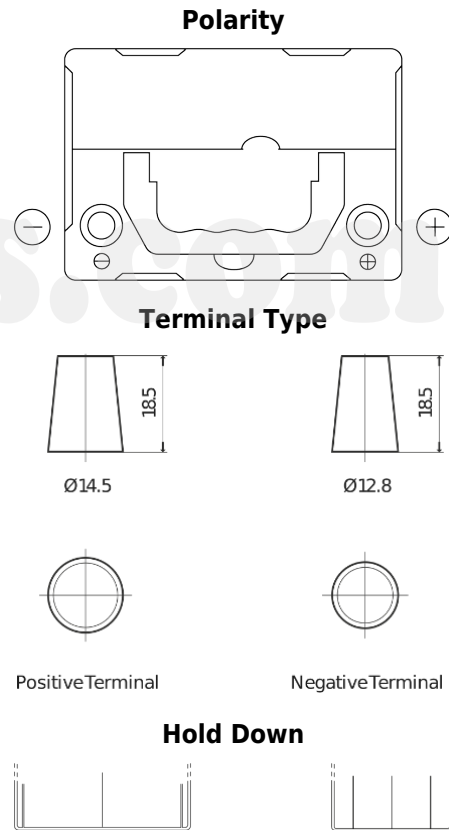

**Product overview**

Batteries for Cars

**Formula FB356**

Part number	FB356
Technology	Flooded
EAN/GTIN	3661024044332
Voltage	12 V
Capacity	35 Ah
CCA	240 A
Length	187 mm
Width	127 mm
Height	220 mm
Box size	B19
Polarity	ETN 0
Terminal Type	JIS taper post
Hold Down	B0
Weights (subject of variation)	8.90 kg