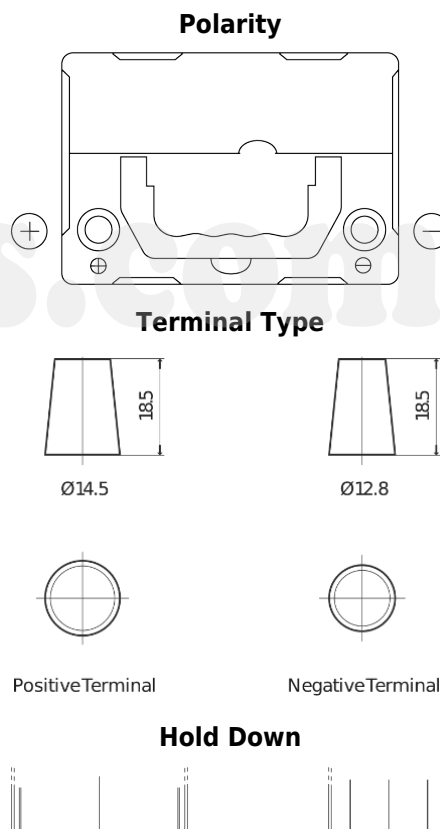

Product overview

Batteries for Cars

Formula FB357

| | |
|--------------------------------|----------------|
| Part number | FB357 |
| Technology | Flooded |
| EAN/GTIN | 3661024044349 |
| Voltage | 12 V |
| Capacity | 35 Ah |
| CCA | 240 A |
| Length | 187 mm |
| Width | 127 mm |
| Height | 220 mm |
| Box size | B19 |
| Polarity | ETN 1 |
| Terminal Type | JIS taper post |
| Hold Down | B0 |
| Weights (subject of variation) | 8.90 kg |